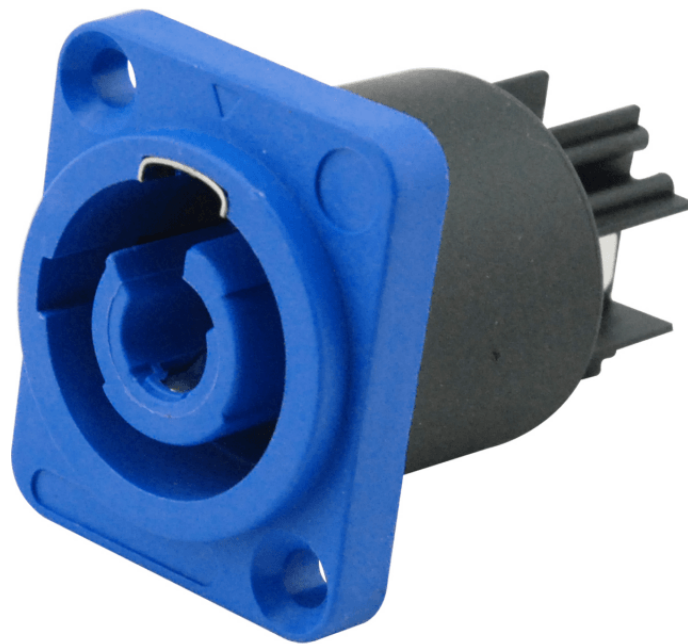

WM-AC3P-IN

3 POLE AC POWER-IN RECEPTABLE (BLUE)

Wiremaster series features hi-quality connectors, products conceived to provide hi level performances for a wide range of professional applications.

PRODUCT DETAILS

KEY FEATURES

3 pole AC Power-In receptable (blue)

250V-20A

Package: 1 pc