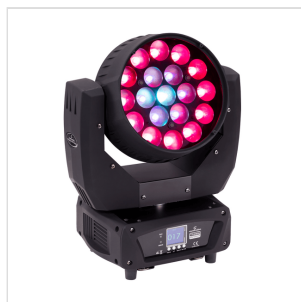

THEISIS 1912 ZOOM SET 4PCS THEISIS 19112 ZOOM SET WITH FLIGHT CASE

THEISIS 1912 ZOOM LED moving head is part of a wider range of SOUNDSATION DMX intelligent LED Moving Head Lights. This lighting is compact, lightweight and very easy to use. It's been designed to meet more customers' demand, thanks to the ultra-smooth dimmer, the Zoom function (15°-60°), and the 3 light-emitting zones with DMX RGBW independent control. It can be used as both spot and wash light, in order to meet various lighting applications. Not only, but thanks to the 16-bit of precision on movement driving and dimming, it creates extremely fine strobe, dimmer and positioning effects. Finally, the multi-function LCD operation is developed to help the user setting the unit up, making this fixture easy to use, reliable in performance and versatile in applications. A MUST for all lighting professionals. The set is composed by 4pcs moving heads, 8pcs hanging brackets with fast-lock system, powers cables, DMX cables and 1pcs flight case with accessories compartment.

THEISIS 1912 ZOOM SET

4PCS THEISIS 19112 ZOOM SET WITH FLIGHT CASE

PRODUCT DETAILS

KEY FEATURES

19 x 12W RGBW CREE LEDs with max 42400 Lux (full bright @ 1m - 15° beam)

Super long-life LED with 100000 hours operation, low energy consumption, energy saving, and environmental protection LED

Uniform RGBW color mixing system and rainbow effect with 3 concentric Zones (12pcs LED on external ring, 6pcs LED in the middle, 1pc LED in the centre)

0-100% Linear Dimmer with 65536 brightness levels, to achieve a truly 16-bit dimming and eliminate the eight-dimming low light jitter

Smooth Zoom function from 15° to 60°

Lens without attenuation

3 kinds of control modes: DMX, Master/Slave Auto, Sound Control

22/14 DMX Channel Modes

1~25t/s Strobe effects (with Electronic regulating or Random)