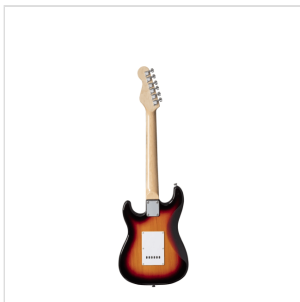

RIDER-JR 3TS

3/4 DOUBLE CUTAWAY ELECTRIC GUITAR WITH 3 SINGLE COILS

RIDER series is a super classic revisited: double cutaway electric guitar featuring basswood body for rich tone and reliability, 3 single coils for clear and brilliant tone. 22 frets Eco-Rosewood fretboard fully complies CITES regulation preserving the feeling and the look of rosewood. The 5-way switch and volume/tone pots offer great sound flexibility for blues, rock, funky tones. JR version feature a 3/4 size body, perfect choice for younger beginners demanding quality and playability.

RIDER-JR 3TS

3/4 DOUBLE CUTAWAY ELECTRIC GUITAR WITH 3 SINGLE COILS

PRODUCT DETAILS

KEY FEATURES

Body: basswood

Neck: maple

Fretboard: Eco-Rosewood (CITES compliant)

Frets: 22

Machine heads: chrome

Bridge: vintage tremolo

Pick ups: 3 single coils

Switch: 5 way

Pots: volume/tone/tone

Colour: 3T Sunburst

Size: 3/4

SPECIFICATIONS