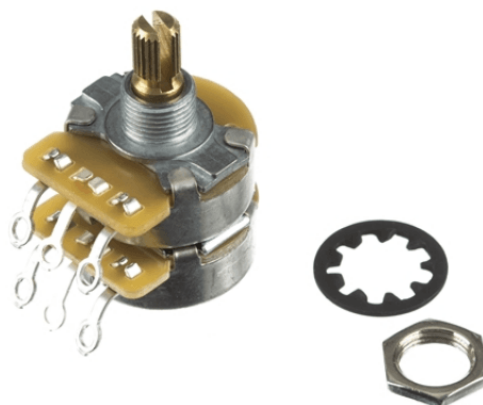

0990847000

DUAL 500K/250K SPLIT SHAFT POTENTIOMETER

Top-quality potentiometers used on U.S. Fender® instruments with 3/8" potentiometer shafts.

Package includes one concentric 250K/500K audio, split shaft potentiometer. Includes mounting hardware. Will work with push-on style control knobs.

0990847000

DUAL 500K/250K SPLIT SHAFT POTENTIOMETER

PRODUCT DETAILS

KEY FEATURES

Includes one split-shaft potentiometer for volume and tone

Concentric 250K/500K audio taper

Mounting hardware included

Will work with push-on style control knobs