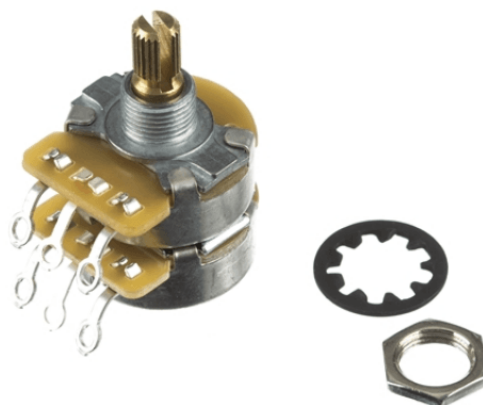

# DUAL 500K/250K SPLIT SHAFT POTENTIOMETER

Top-quality potentiometers used on U.S. Fender® instruments with 3/8" potentiometer shafts.

Package includes one concentric 250K/500K audio, split shaft potentiometer. Includes mounting hardware. Will work with push-on style control knobs.

# DUAL 500K/250K SPLIT SHAFT POTENTIOMETER

### KEY FEATURES

Includes one split-shaft potentiometer for volume and tone

Concentric 250K/500K audio taper

Mounting hardware included

Will work with push-on style control knobs