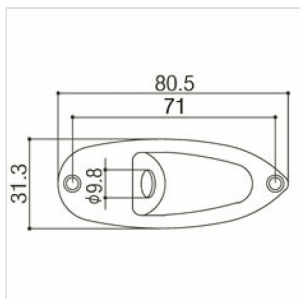

JCS-1C

CHROMED METAL JACK PLATE FOR STRAT STYLE GUITARS

Plate used for placing female jack connector on the electric guitar. Fits most strat style models.

JCS-1C

CHROMED METAL JACK PLATE FOR STRAT STYLE GUITARS