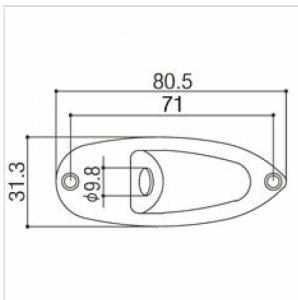

JCS-1C

CHROMED METAL JACK PLATE FOR STRAT STYLE GUITARS

Plate used for placing female jack connector on the electric guitar. Fits most strat style models.

JCS-1C
**CHROMED METAL JACK PLATE FOR STRAT STYLE
GUITARS**