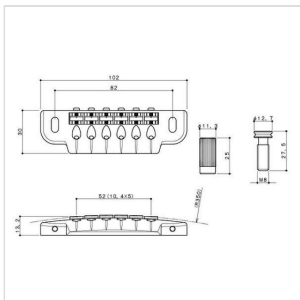

510UB-4-C

**BRIDGE TAILPIECE, TYPE PRS, FOR ELECTRIC GUITAR
(CHROME)**

Bridge Tailpiece, Type PRS, for Electric Guitar complete with 2
height-adjustable pivot. Hard zinc saddle

510UB-4-C

BRIDGE TAILPIECE, TYPE PRS, FOR ELECTRIC GUITAR (CHROME)

String Space

52 mm (E1-E6)

Stud lock-Pat