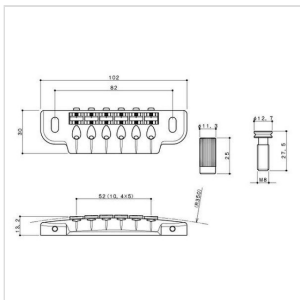

510UB-4-C**BRIDGE TAILPIECE, TYPE PRS, FOR ELECTRIC GUITAR
(CHROME)**

Bridge Tailpiece, Type PRS, for Electric Guitar complete with 2
height-adjustable pivot. Hard zinc saddle

510UB-4-C

BRIDGE TAILPIECE, TYPE PRS, FOR ELECTRIC GUITAR (CHROME)

String Space

52 mm (E1-E6)

Stud lock-Pat