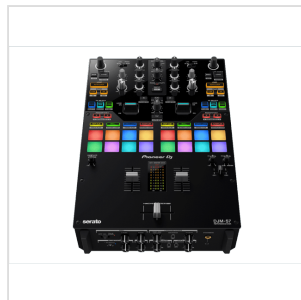

DJM-S7

SCRATCH-STYLE 2-CHANNEL PERFORMANCE DJ MIXER

This new 2-channel battle mixer gives you the freedom to customize your setup and bring your own unique style to every performance. The unit enables free use of Serato DJ Pro and it's a Hardware Unlock device for rekordbox, so you can use performance features in either application.

DJM-S7

SCRATCH-STYLE 2-CHANNEL PERFORMANCE DJ MIXER

PRODUCT DETAILS

KEY FEATURES

Magvel Fader Pro

Boosted the rigidity of the knob mounting shaft in the vertical direction by 30% so you can scratch with even more confidence

8 Large performance pads

Large effect levers

Bluetooth input: wirelessly add audio from your phone

Loop MIDI: automated control of Dj software functions

USB hub

MIDI assignable via USB Type-B

Serato Dj Pro

Serato DVS