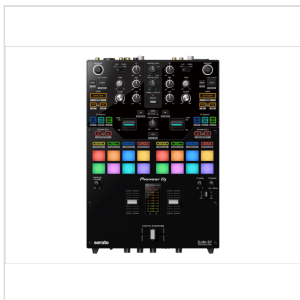

DJM-S7

SCRATCH-STYLE 2-CHANNEL PERFORMANCE DJ MIXER

This new 2-channel battle mixer gives you the freedom to customize your setup and bring your own unique style to every performance. The unit enables free use of Serato DJ Pro and it's a Hardware Unlock device for rekordbox, so you can use performance features in either application.

DJM-S7

SCRATCH-STYLE 2-CHANNEL PERFORMANCE DJ MIXER

PRODUCT DETAILS

KEY FEATURES

Magvel Fader Pro

Boosted the rigidity of the knob mounting shaft in the vertical direction by 30% so you can scratch with even more confidence

8 Large performance pads

Large effect levers

Bluetooth input: wirelessly add audio from your phone

Loop MIDI: automated control of Dj software functions

USB hub

MIDI assignable via USB Type-B

Serato Dj Pro

Serato DVS