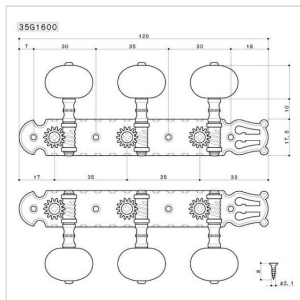

35G1600-2M

CLASSIC GUITAR MACHINE HEADS SET (GOLD)

Gotoh Machine Head for classical guitar are finely crafted and embellished with pearl buttons. Elegance and precision are essential elements to bring the instrument to the highest levels.

35G1600-2M

CLASSIC GUITAR MACHINE HEADS SET (GOLD)

PRODUCT DETAILS

KEY FEATURES

Rock SOLID: anchoring system developed by Gotoh that prevents movements outside the central axis of the pin thereby promoting a greater stability of tuning.

Vintage Buttons

SPECIFICATIONS

Finishes	Gold
Gear ratio	1:14