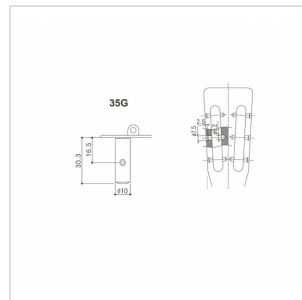

35G1600-2M

CLASSIC GUITAR MACHINE HEADS SET (GOLD)

Gotoh Machine Head for classical guitar are finely crafted and embellished with pearl buttons. Elegance and precision are essential elements to bring the instrument to the highest levels.

35G1600-2M

CLASSIC GUITAR MACHINE HEADS SET (GOLD)

PRODUCT DETAILS

KEY FEATURES

Rock SOLID: anchoring system developed by Gotoh that prevents movements outside the central axis of the pin thereby promoting a greater stability of tuning.

Vintage Buttons

SPECIFICATIONS

Finishes	Gold
Gear ratio	1:14