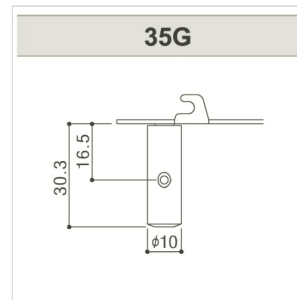

35G1600-2M

CLASSIC GUITAR MACHINE HEADS SET (GOLD)

PRODUCT DETAILS

KEY FEATURES

Rock SOLID: anchoring system developed by Gotoh that prevents movements outside the central axis of the pin thereby promoting a greater stability of tuning.

Vintage Buttons

SPECIFICATIONS

Finishes	Gold
Gear ratio	1:14