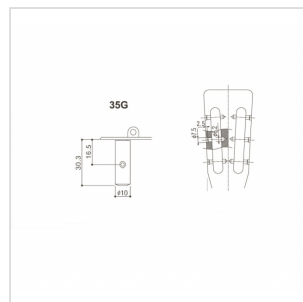

35G450 N

CLASSIC GUITAR MACHINE HEADS SET (NICKEL)

Gotoh Machine Head for classical guitar are finely crafted and embellished with pearl buttons. Elegance and precision are essential elements to bring the instrument to the highest levels.

35G450 N

CLASSIC GUITAR MACHINE HEADS SET (NICKEL)

PRODUCT DETAILS

KEY FEATURES

Anchoring system developed by Gotoh, stable and accurate tuner, excellent value for money

Pearl Buttons

SPECIFICATIONS

Finishes	Nickel
Gear ratio	1:14