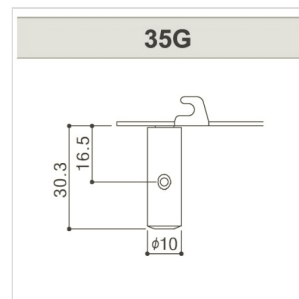

35G450 N

CLASSIC GUITAR MACHINE HEADS SET (NICKEL)

Gotoh Machine Head for classical guitar are finely crafted and embellished with pearl buttons. Elegance and precision are essential elements to bring the instrument to the highest levels.