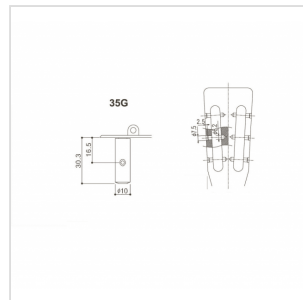

35G450 N

**CLASSIC GUITAR MACHINE HEADS SET (NICKEL)**

Gotoh Machine Head for classical guitar are finely crafted and embellished with pearl buttons. Elegance and precision are essential elements to bring the instrument to the highest levels.

### SPECIFICATIONS

<b>Finishes</b>	Nickel
<b>Gear ratio</b>	1:14