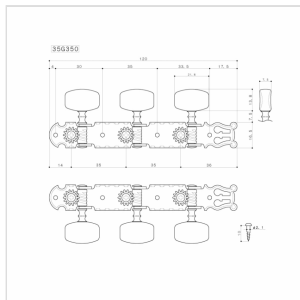

35G450 N

CLASSIC GUITAR MACHINE HEADS SET (NICKEL)

Gotoh Machine Head for classical guitar are finely crafted and embellished with pearl buttons. Elegance and precision are essential elements to bring the instrument to the highest levels.