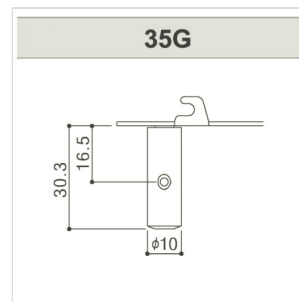

35G450 N

CLASSIC GUITAR MACHINE HEADS SET (NICKEL)

Gotoh Machine Head for classical guitar are finely crafted and embellished with pearl buttons. Elegance and precision are essential elements to bring the instrument to the highest levels.

35G450 N

CLASSIC GUITAR MACHINE HEADS SET (NICKEL)

PRODUCT DETAILS

KEY FEATURES

Anchoring system developed by Gotoh, stable and accurate tuner, excellent value for money

Pearl Buttons

SPECIFICATIONS

Finishes	Nickel
Gear ratio	1:14