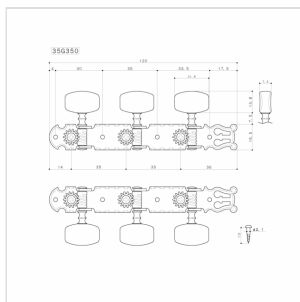

35G450 N

CLASSIC GUITAR MACHINE HEADS SET (NICKEL)

Gotoh Machine Head for classical guitar are finely crafted and embellished with pearl buttons. Elegance and precision are essential elements to bring the instrument to the highest levels.

35G450 N

CLASSIC GUITAR MACHINE HEADS SET (NICKEL)

PRODUCT DETAILS

KEY FEATURES

Anchoring system developed by Gotoh, stable and accurate tuner, excellent value for money

Pearl Buttons

SPECIFICATIONS

Finishes	Nickel
Gear ratio	1:14