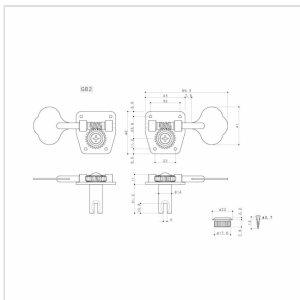

GB2-N-L4

**ELECTRIC BASS MACHINE HEADS SET, L4, CHROME**

Electric Bass Machine Heads Set, L4. Ideal as a replacement for PB and Jb Bass style.

GB2-N-L4

# ELECTRIC BASS MACHINE HEADS SET, L4, CHROME

### SPECIFICATIONS

Finishes	Chrome
Installation	L4
Gear ratio	1:26