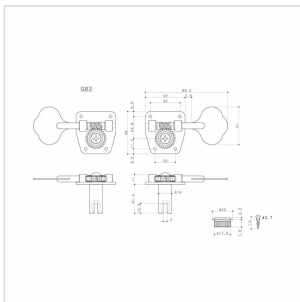

GB2-N-L4

**ELECTRIC BASS MACHINE HEADS SET, L4, CHROME**

Electric Bass Machine Heads Set, L4. Ideal as a replacement for PB and Jb Bass style.

GB2-N-L4

# ELECTRIC BASS MACHINE HEADS SET, L4, CHROME

### SPECIFICATIONS

Finishes	Chrome
Installation	L4
Gear ratio	1:26