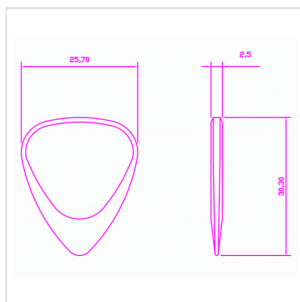

# ZODIAC TONES "AQUARIUS" 4 GUITAR PICKS

Zodiac Tones are based upon the Classic 351 shape. They are CNC Milled to tight tolerances and are 2.5mm thick chamfering down to a playing tip at 0.7mm thick. No Buffalo has ever been farmed to manufacture Guitar Picks. Born under the same sign as Django Reinhardt.