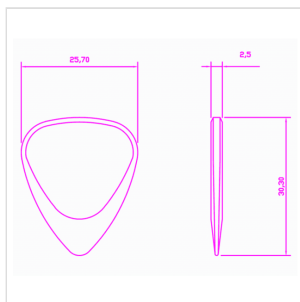

ZDT-AQ-4

ZODIAC TONES "AQUARIUS" 4 GUITAR PICKS

Zodiac Tones are based upon the Classic 351 shape. They are CNC Milled to tight tolerances and are 2.5mm thick chamfering down to a playing tip at 0.7mm thick. No Buffalo has ever been farmed to manufacture Guitar Picks. Born under the same sign as Django Reinhardt.