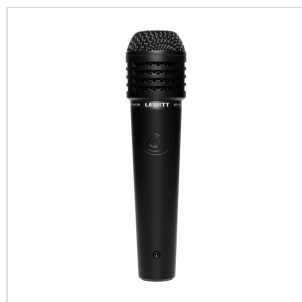

BEATKIT DRUM MICROPHONE SET

The BEATKIT is exactly what you need to start micing or amplifying your drums with fantastic sound. It includes four selected models developed specifically for drums, with dynamic and condenser capsules to help you to achieve great results fast and easily.

- 1x DTP 340 REX - Kick drum microphone with two switchable sound characteristics
- 1x MTP 440 DM - Snare microphone for a lively and punchy sound
- 2x LCT 040 MATCH (stereo pair) - Overheads with well-balanced highs and excellent transient response

BEATKIT DRUM MICROPHONE SET

HIGHLIGHTS

DTP 340 REX TWO POWERFUL BASS DRUM SOUNDS IN ONE MIC.

The DTP 340 REX is a dynamic drum microphone designed to accurately capture the sound of your kick. Switch between two sounds for more flexibility in the studio and onstage—detailed and powerful.

MTP 440 DM – SNARE DRUM MICROPHONE PUNCHY SOUND FOR YOUR SNARE.

The MTP 440 DM is a dynamic snare microphone perfect for getting a punchy snare sound. It earned high praise by being the favorite snare mic of the extraordinary session and live drummer Kenny Aronoff (Paul McCartney, Lady Gaga, Pharell Williams, etc.).