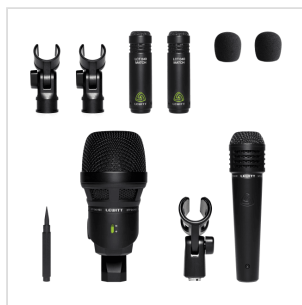

- 1x DTP 340 REX - Kick drum microphone with two switchable sound characteristics
- 1x MTP 440 DM - Snare microphone for a lively and punchy sound
- 2x LCT 040 MATCH (stereo pair) - Overheads with well-balanced highs and excellent transient response

BEATKIT DRUM MICROPHONE SET

HIGHLIGHTS

DTP 340 REX TWO POWERFUL BASS DRUM SOUNDS IN ONE MIC.

The DTP 340 REX is a dynamic drum microphone designed to accurately capture the sound of your kick. Switch between two sounds for more flexibility in the studio and onstage—detailed and powerful.

MTP 440 DM – SNARE DRUM MICROPHONE PUNCHY SOUND FOR YOUR SNARE.

The MTP 440 DM is a dynamic snare microphone perfect for getting a punchy snare sound. It earned high praise by being the favorite snare mic of the extraordinary session and live drummer Kenny Aronoff (Paul McCartney, Lady Gaga, Pharell Williams, etc.).

PRODUCT DETAILS

KEY FEATURES

1x DTP 340 REX - Microfono per grancassa con 2 diversi sound selezionabili

1x MTP 440 DM - microfono per rullante che consente un suono potente e dal carattere live

2x LCT 040 MATCH (stereo pair) - Microfoni overheads con alte frequenze ben bilanciate ed eccellente risposta transitoria