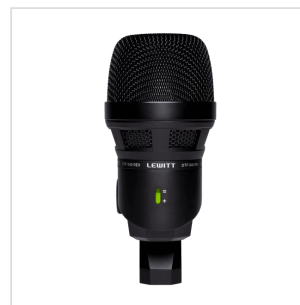

BEATKIT DRUM MICROPHONE SET

The BEATKIT is exactly what you need to start micing or amplifying your drums with fantastic sound. It includes four selected models developed specifically for drums, with dynamic and condenser capsules to help you to achieve great results fast and easily.

- 1x DTP 340 REX - Kick drum microphone with two switchable sound characteristics
- 1x MTP 440 DM - Snare microphone for a lively and punchy sound
- 2x LCT 040 MATCH (stereo pair) - Overheads with well-balanced highs and excellent transient response

BEATKIT DRUM MICROPHONE SET

HIGHLIGHTS

DTP 340 REX TWO POWERFUL BASS DRUM SOUNDS IN ONE MIC.

The DTP 340 REX is a dynamic drum microphone designed to accurately capture the sound of your kick. Switch between two sounds for more flexibility in the studio and onstage—detailed and powerful.

MTP 440 DM – SNARE DRUM MICROPHONE PUNCHY SOUND FOR YOUR SNARE.

The MTP 440 DM is a dynamic snare microphone perfect for getting a punchy snare sound. It earned high praise by being the favorite snare mic of the extraordinary session and live drummer Kenny Aronoff (Paul McCartney, Lady Gaga, Pharell Williams, etc.).