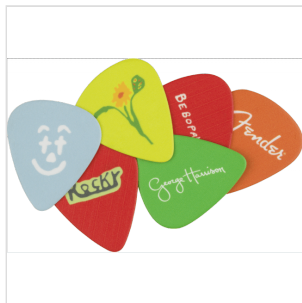

1980351050

GEORGE HARRISON ROCKY PICK TIN (6)

George Harrison's impact and influence on popular music is legendary. Together with the Beatles and throughout his brilliant solo career, he crafted the soundtrack of a generation and his masterful guitar work inspired countless musicians that followed. George played a variety of iconic guitars throughout his career, but the most visually distinctive was his 1961 Sonic Blue Stratocaster hand-painted in psychedelic Day-Glo orange, red and yellow, affectionately called "Rocky."

Featuring a psychedelic multi-color design and artwork inspired by the quirker elements found on this legendary instrument, this keepsake tin and plectrums are the perfect pairing to the one-of-a-kind Strat.

1980351050

GEORGE HARRISON ROCKY PICK TIN (6)

PRODUCT DETAILS

KEY FEATURES

Collector's tin featuring custom Rocky artwork

Contains 6 medium gauge printed picks

Traditional 351 pick shape

Crafted from celluloid