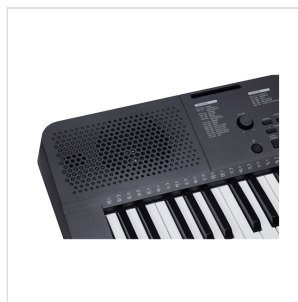

MK100

## 61-KEYS "TOUCH RESPONSE" ENTRY LEVEL KEYBOARD.

---

MK100 is an instrument of compact dimensions but equipped with functions and playability for all aspiring musicians. It comes with 480 voices and 160 preset styles in various music genres which allows you to play any music with a full band backing. The Keyboard touch response enables expressive performance by reflecting the differences and nuances of every touch. The MK100 keyboard comes with reverb and chorus effects both with 128 levels so you can adjust them to suit your preferences. MK100 is a keyboard that every aspiring musician should have.

# 61-KEYS "TOUCH RESPONSE" ENTRY LEVEL KEYBOARD.

### KEY FEATURES

61 touch response keys

Max Polyphony: 64

Multi-functional Custom LCD Display

2 x 3W Speakers

480 voices

160 Accompaniment styles

Split function with editable split point to divide the keyboard in two section to which you can assign different voices.