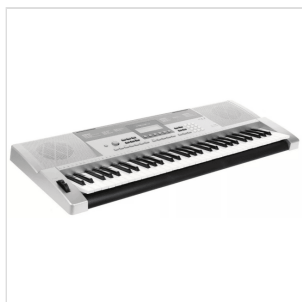

M12

ARRANGER KEYBOARD WITH 61 TOUCH RESPONSE KEYS

Medeli M12 keyboard is perfect for beginners who want to start playing, but given the many features it has, even the most experienced musicians can have fun with this instrument.

Medeli M12 keyboard has 61 touch-sensitive keys, 320 different sounds, 100 accompaniment styles, 100 demo songs and 100 tracks to practice playing. You can also add a sustain pedal (not included) for more authentic piano performances. Thanks to the USB MIDI connector, you can be connected to a computer. The sounds are played through two integrated 5-watt speakers.

M12

ARRANGER KEYBOARD WITH 61 TOUCH RESPONSE KEYS

PRODUCT DETAILS

KEY FEATURES

61 touch response keys

Backlit Custom Multi-functional LCD

Power Supply DC 12V (Bundled Adapter)

320 Voices including 4 Drum Kits

Pitch Bend Wheel

Battery operation

SPECIFICATIONS

Keyboard	61 touch response keys
Display	Backlit Custom Multi-functional LCD
Polyphony	32
Voices	320, including 4 drum kits
Styles (Automatic accompaniments)	100
Songs for LESSON MODE	100