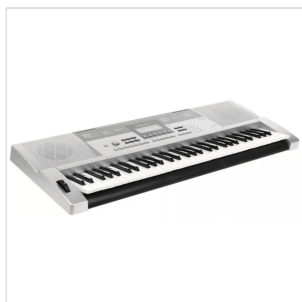

M12

ARRANGER KEYBOARD WITH 61 TOUCH RESPONSE KEYS

Medeli M12 keyboard is perfect for beginners who want to start playing, but given the many features it has, even the most experienced musicians can have fun with this instrument. Medeli M12 keyboard has 61 touch-sensitive keys, 320 different sounds, 100 accompaniment styles, 100 demo songs and 100 tracks to practice playing. You can also add a sustain pedal (not included) for more authentic piano performances. Thanks to the USB MIDI connector, you can be connected to a computer. The sounds are played through two integrated 5-watt speakers.

M12

ARRANGER KEYBOARD WITH 61 TOUCH RESPONSE KEYS

PRODUCT DETAILS

KEY FEATURES

61 touch response keys

Backlit Custom Multi-functional LCD

Power Supply DC 12V (Bundled Adapter)

320 Voices including 4 Drum Kits

Pitch Bend Wheel

Battery operation

SPECIFICATIONS

Keyboard	61 touch response keys
Display	Backlit Custom Multi-functional LCD
Polyphony	32
Voices	320, including 4 drum kits
Styles (Automatic accompaniments)	100
Songs for LESSON MODE	100