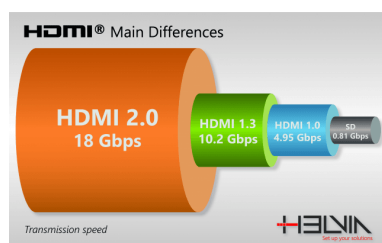

SM-HDMI-4K-1000

SIGNUM SEIRES HDMI 2.0 PROFESSIONAL CABLE - 10M LENGTH

HIGHLIGHTS

HDMI 2.0 VS PREVIOUS FORMATS

HDMI 2.0 format, despite using the same interface and connector, offers a very higher transmission speed than previous formats, which means more natural and defined images.

Transmission data quantity of HDMI 2.0 per second is **18Gbps**, which is much higher than HDMI 1.4/1.3 and earlier. It supports 3840 x 2160 max. resolution @ 50FPS and 60FPS and, unlike HDMI 1.4, offers up to 32 audio channels.