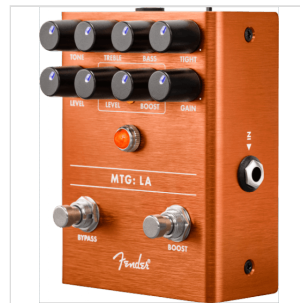

# MTG:LA® TUBE DISTORTION

Few things are as satisfying as the real-deal distortion sound of glowing glass—vacuum tubes are responsible for the tones you fell in love with. MTG:LA® is a tube distortion pedal based around a genuine, U.S.-made NOS 6205 preamp tube. Tone, Bass, Treble and Tight controls make it easy to shape your sound, while the distinctly Fender footswitchable Boost adds Volume, Gain or both to make your solos stand out.

Designed by our in-house team of experts, the MTG:LA® Tube Distortion is an all-original Fender circuit. The chassis is crafted from lightweight, durable anodized aluminum, and the Amp Jewel LED gives your pedalboard the classic Fender look. The switchable LED-backlit knobs show your control settings on a dark stage at a glance.

### KEY FEATURES

Tube distortion pedal

NOS 6205 preamp tube

3-Band EQ

Boost with Gain and Level controls

Global Tight control

Lightweight durable anodized aluminum construction