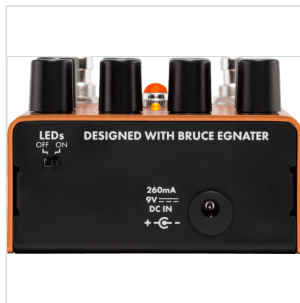

# MTG:LA® TUBE DISTORTION

Few things are as satisfying as the real-deal distortion sound of glowing glass—vacuum tubes are responsible for the tones you fell in love with. MTG:LA® is a tube distortion pedal based around a genuine, U.S.-made NOS 6205 preamp tube. Tone, Bass, Treble and Tight controls make it easy to shape your sound, while the distinctly Fender footswitchable Boost adds Volume, Gain or both to make your solos stand out.

Designed by our in-house team of experts, the MTG:LA® Tube Distortion is an all-original Fender circuit. The chassis is crafted from lightweight, durable anodized aluminum, and the Amp Jewel LED gives your pedalboard the classic Fender look. The switchable LED-backlit knobs show your control settings on a dark stage at a glance.

### KEY FEATURES

Tube distortion pedal

NOS 6205 preamp tube

3-Band EQ

Boost with Gain and Level controls

Global Tight control

Lightweight durable anodized aluminum construction