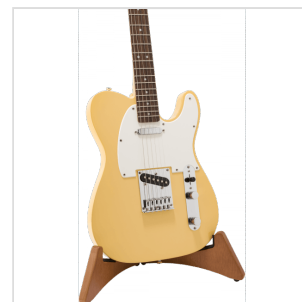

0991820007

**TIMBERFRAME™ ELECTRIC GUITAR STAND, NATURAL**

Secure. Sleek. Stylish. The Fender Timberframe Electric Guitar Stand provides an upscale yet compact solution to showcase your favorite guitar at home or in the studio. Featuring an elegant wood grain finish and securable locking magnets, this display piece is perfect for Strat®, Tele® and Acoustasonic® players and collectors alike.

# **TIMBERFRAME™ ELECTRIC GUITAR STAND, NATURAL**

### **KEY FEATURES**

Material: Wood

Color: Maple