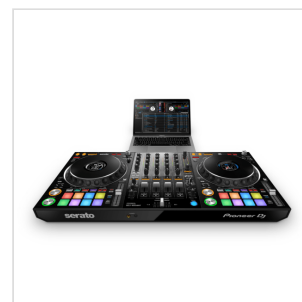

DDJ-1000SRT

4-CHANNEL CLUB-STYLE DJ CONTROLLER FOR SERATO DJ PRO

The 4-channel DDJ-1000SRT inherits the layout of the DDJ-1000, which feels familiar to a CDJ+DJM club-standard set-up. All the same professional features are there too, including low-latency, full-size jog wheels from the CDJ-2000NXS2 and the slick MAGVEL FADER for tight scratching. Concentrate on the crowd, not your laptop, thanks to color On Jog Display, which gives you important track information in the center of each jog wheel. Build excitement on the dancefloor and create huge drops with 4 Sound Color FX and 14 Beat FX. And with 16 Multicolored Performance Pads (8 per deck) at your fingertips, you can trigger various features including Hot Cues, Slicer, and Pitch Play to put your own spin on each track and keep your audience in raptures. If you want to use Serato DJ Pro to play at events and parties and you need a controller that's portable but packed with features, you've found your perfect match in the DDJ-1000SRT. Its multiple inputs and outputs enable you to connect external equipment and assemble different setups, so you'll be prepared for anything.

DDJ-1000SRT

4-CHANNEL CLUB-STYLE DJ CONTROLLER FOR SERATO DJ PRO

PRODUCT DETAILS

KEY FEATURES

Serato DJ Pro compatibility

Full-size jog wheels and MAGVEL FADER

Portable DJ controller with club-style layout

Color On Jog Display

Professional FX

Standalone DJ mixer with multiple inputs and outputs

Multicolored Performance Pads

Key Shift and Key Sync buttons

Aluminum/acrylic-finished top panel

Serato DVS-ready

SPECIFICATIONS

Frequency Response 20 Hz to 20 kHz (LINE)

Outputs MASTER x2 (XLR x1, RCA x1), BOOTH x1 (1/4-inch TRS jack), PHONES x2 (1/4-inch stereo phone jack x 1, 3.5-mm stereo mini jack x 1)

DDJ-1000SRT

4-CHANNEL CLUB-STYLE DJ CONTROLLER FOR SERATO DJ PRO