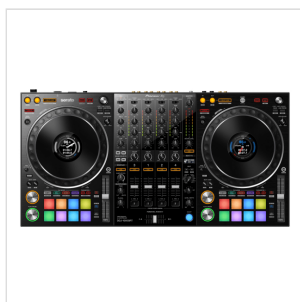

DDJ-1000SRT

4-CHANNEL CLUB-STYLE DJ CONTROLLER FOR SERATO DJ PRO

The 4-channel DDJ-1000SRT inherits the layout of the DDJ-1000, which feels familiar to a CDJ+DJM club-standard set-up. All the same professional features are there too, including low-latency, full-size jog wheels from the CDJ-2000NXS2 and the slick MAGVEL FADER for tight scratching. Concentrate on the crowd, not your laptop, thanks to color On Jog Display, which gives you important track information in the center of each jog wheel. Build excitement on the dancefloor and create huge drops with 4 Sound Color FX and 14 Beat FX. And with 16 Multicolored Performance Pads (8 per deck) at your fingertips, you can trigger various features including Hot Cues, Slicer, and Pitch Play to put your own spin on each track and keep your audience in raptures. If you want to use Serato DJ Pro to play at events and parties and you need a controller that's portable but packed with features, you've found your perfect match in the DDJ-1000SRT. Its multiple inputs and outputs enable you to connect external equipment and assemble different setups, so you'll be prepared for anything.

DDJ-1000SRT

4-CHANNEL CLUB-STYLE DJ CONTROLLER FOR SERATO DJ PRO

PRODUCT DETAILS

KEY FEATURES

Serato DJ Pro compatibility

Full-size jog wheels and MAGVEL FADER

Portable DJ controller with club-style layout

Color On Jog Display

Professional FX

Standalone DJ mixer with multiple inputs and outputs

Multicolored Performance Pads

Key Shift and Key Sync buttons

Aluminum/acrylic-finished top panel

Serato DVS-ready

SPECIFICATIONS

Frequency Response 20 Hz to 20 kHz (LINE)

Outputs MASTER x2 (XLR x1, RCA x1), BOOTH x1 (1/4-inch TRS jack), PHONES x2 (1/4-inch stereo phone jack x 1, 3.5-mm stereo mini jack x 1)

DDJ-1000SRT

4-CHANNEL CLUB-STYLE DJ CONTROLLER FOR SERATO DJ PRO