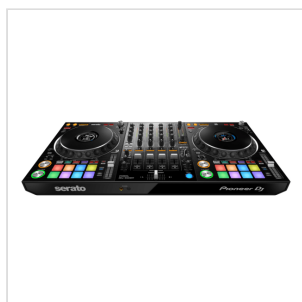

DDJ-1000SRT

4-CHANNEL CLUB-STYLE DJ CONTROLLER FOR SERATO DJ PRO

The 4-channel DDJ-1000SRT inherits the layout of the DDJ-1000, which feels familiar to a CDJ+DJM club-standard set-up. All the same professional features are there too, including low-latency, full-size jog wheels from the CDJ-2000NXS2 and the slick MAGVEL FADER for tight scratching. Concentrate on the crowd, not your laptop, thanks to color On Jog Display, which gives you important track information in the center of each jog wheel. Build excitement on the dancefloor and create huge drops with 4 Sound Color FX and 14 Beat FX. And with 16 Multicolored Performance Pads (8 per deck) at your fingertips, you can trigger various features including Hot Cues, Slicer, and Pitch Play to put your own spin on each track and keep your audience in raptures. If you want to use Serato DJ Pro to play at events and parties and you need a controller that's portable but packed with features, you've found your perfect match in the DDJ-1000SRT. Its multiple inputs and outputs enable you to connect external equipment and assemble different setups, so you'll be prepared for anything.

DDJ-1000SRT

4-CHANNEL CLUB-STYLE DJ CONTROLLER FOR SERATO DJ PRO

PRODUCT DETAILS

KEY FEATURES

Serato DJ Pro compatibility

Full-size jog wheels and MAGVEL FADER

Portable DJ controller with club-style layout

Color On Jog Display

Professional FX

Standalone DJ mixer with multiple inputs and outputs

Multicolored Performance Pads

Key Shift and Key Sync buttons

Aluminum/acrylic-finished top panel

Serato DVS-ready

SPECIFICATIONS

Frequency Response 20 Hz to 20 kHz (LINE)

Outputs MASTER x2 (XLR x1, RCA x1), BOOTH x1 (1/4-inch TRS jack), PHONES x2 (1/4-inch stereo phone jack x 1, 3.5-mm stereo mini jack x 1)

DDJ-1000SRT

4-CHANNEL CLUB-STYLE DJ CONTROLLER FOR SERATO DJ PRO