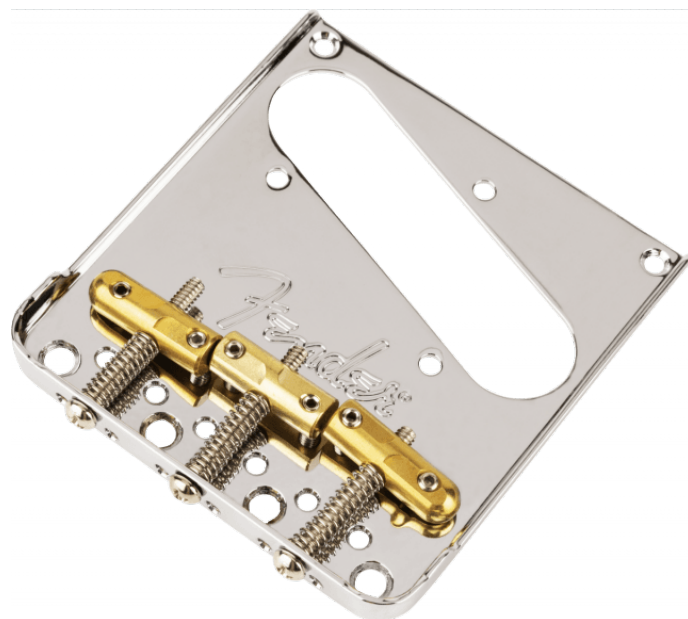

## **3-SADDLE TOP-LOAD/STRING-TROUGH TELE® BRIDGE WITH COMPENSATED BRASS “BULLET” SADDLES**

The top-load/string-through Telecaster bridge with compensated “bullet” saddles is our most comfortable, flexible Tele bridge yet – retaining classic brass-saddle tone and providing excellent intonation and flexible setup options, allowing you to tailor the tension and tone of each string to your liking. The compensated “bullet” brass barrel saddles are rounded off on the sides for comfort while providing accurate intonation and vintage-informed tone. Strings can be top-loaded for reduced tension, resulting in a mellower twang and springy attack that’s perfect for rock n roll.

# 3-SADDLE TOP-LOAD/STRING-TROUGH TELE® BRIDGE WITH COMPENSATED BRASS “BULLET” SADDLES

### KEY FEATURES

Chrome-plated steel bridge plate

Compensated “Bullet” brass saddles

Six-screw mounting

1/16 hex screw saddle height adjustment (wrench included)

Bridge cover included

Mounting hardware included