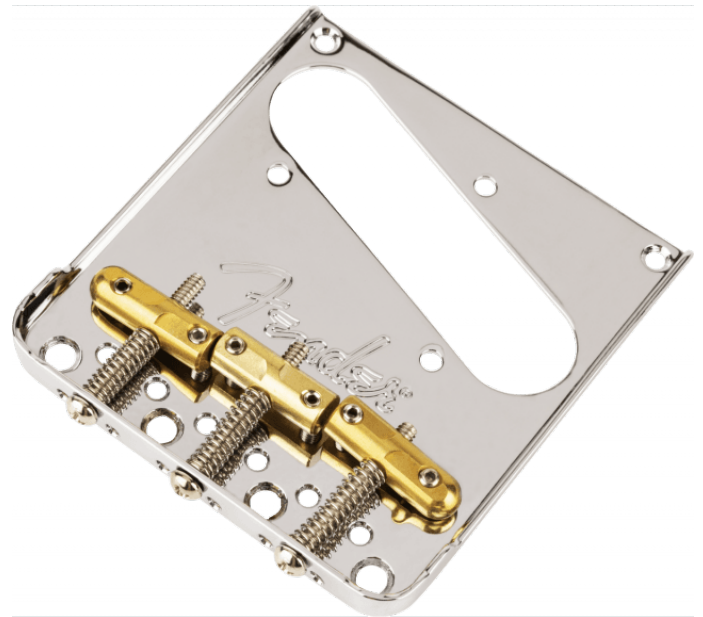

0990808000

3-SADDLE TOP-LOAD/STRING-TROUGH TELE® BRIDGE WITH COMPENSATED BRASS “BULLET” SADDLES

The top-load/string-through Telecaster bridge with compensated “bullet” saddles is our most comfortable, flexible Tele bridge yet – retaining classic brass-saddle tone and providing excellent intonation and flexible setup options, allowing you to tailor the tension and tone of each string to your liking. The compensated “bullet” brass barrel saddles are rounded off on the sides for comfort while providing accurate intonation and vintage-informed tone. Strings can be top-loaded for reduced tension, resulting in a mellower twang and springy attack that's perfect for rock n roll.

0990808000

3-SADDLE TOP-LOAD/STRING-TROUGH TELE® BRIDGE WITH COMPENSATED BRASS “BULLET” SADDLES

PRODUCT DETAILS

KEY FEATURES

Chrome-plated steel bridge plate

Compensated “Bullet” brass saddles

Six-screw mounting

1/16 hex screw saddle height adjustment (wrench included)

Bridge cover included

Mounting hardware included

Made in USA