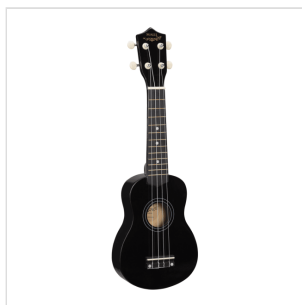

SUNNY 10-BK

SOPRANO UKULELE MAUI SUNNY CON BORSA

An exotic touch to your arrangements? Party with friends on the beach? MAUI ukuleles are what you are looking for. Available in 8 different colors, MAUI Sunny ukuleles come out with color bag and chords tutorial, allowing you to play whatever you want, wherever you want!

SUNNY 10-BK

SOPRANO UKULELE MAUI SUNNY CON BORSA

PRODUCT DETAILS

KEY FEATURES

Soprano ukulele

Body: linden

Fretboard: maple (12 frets)

Diapason: 13"

Machine heads: open with cream button

Bridge: abs

Chords tutorial included for fast&easy learning

gig bag included

Provided in color box

Color: Black