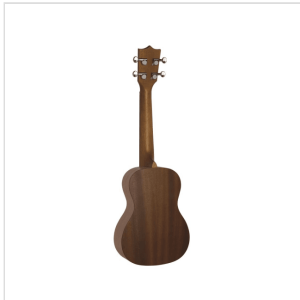

# CONCERTO UKULELE MAUI PRO WITH BAG

An exotic touch to your arrangements? You want something more from a simple ukulele? MAUI PRO series is perfect for you. Available in all extensions from Soprano to Baritone, MAUI PRO ukuleles are built in Sapele Mahogany, featuring Walnut fingerboard and bridge.

#### KEY FEATURES

Concerto ukulele

Body: Sapele plywood

Fretboard: Walnut(12 frets)

Diapason: 15"

Machine heads: open with black button

Bridge: Walnut

Rosette: Maui pro design

Finish: Matte

Strings: Aquila

Bag: included