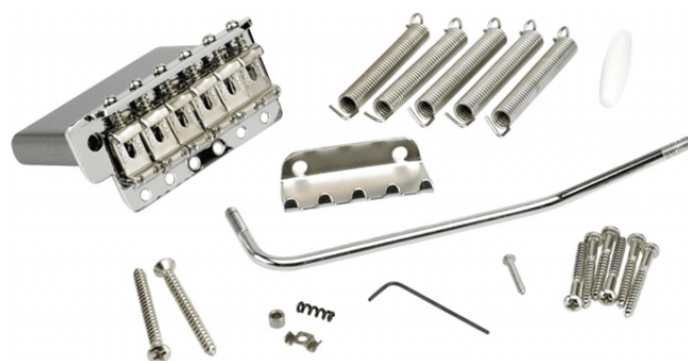

0992049000

6-SADDLE AMERICAN VINTAGE SERIES STRATOCASTER® TREMOLO ASSEMBLY (CHROME)

This vintage tremolo has remained virtually unchanged since the creation of the Stratocaster®. Fender® stamped saddles and six mounting screws define the vintage tone of this tremolo assembly.

.050 hex adjustment wrench and mounting screws. Vintage 2-3/16" mounting spacing design.

Will mount to USA Stratocaster® Body (Vintage Bridge) and Stratocaster Body (Vintage Bridge).

Fits American Vintage Series (USA) instruments.

0992049000

6-SADDLE AMERICAN VINTAGE SERIES STRATOCASTER® TREMOLO ASSEMBLY (CHROME)

PRODUCT DETAILS

KEY FEATURES

Vintage-style 2-3/16" mounting spacing

Six "Fender"-stamped bridge saddles with mounting screws

Tremolo claw and springs included

Tremolo arm with tip and tension springs included

String tree, mounting hardware and adjustment wrench included

For American Vintage series Stratocaster models

Color: Chrome