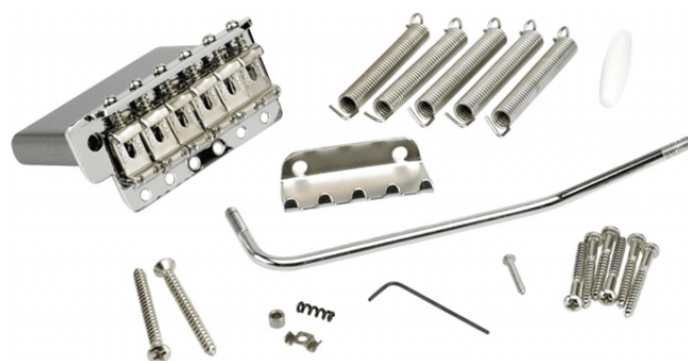

## 6-SADDLE AMERICAN VINTAGE SERIES STRATOCASTER® TREMOLO ASSEMBLY (CHROME)

This vintage tremolo has remained virtually unchanged since the creation of the Stratocaster®. Fender® stamped saddles and six mounting screws define the vintage tone of this tremolo assembly.

.050 hex adjustment wrench and mounting screws. Vintage 2-3/16" mounting spacing design.

Will mount to USA Stratocaster® Body (Vintage Bridge) and Stratocaster Body (Vintage Bridge).

Fits American Vintage Series (USA) instruments.

# 6-SADDLE AMERICAN VINTAGE SERIES STRATOCASTER® TREMOLO ASSEMBLY (CHROME)

### KEY FEATURES

Vintage-style 2-3/16" mounting spacing

Six "Fender"-stamped bridge saddles with mounting screws

Tremolo claw and springs included

Tremolo arm with tip and tension springs included

String tree, mounting hardware and adjustment wrench included