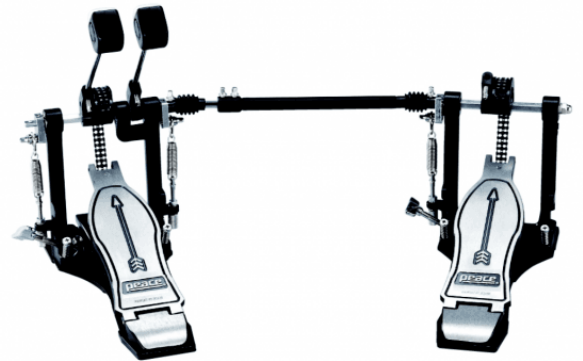

P-850DCL

ARROW SERIES LEFT FOOTED DOUBLE BASSDRUM PEDAL

ARROW series offer a wide range of single and double Bass pedals with different tech features but shared into the mission of this line: amazing quality/price! Single and double chain pedals are available as well as belt transmission or the reverse version.

P-850DCL

ARROW SERIES LEFT FOOTED DOUBLE BASSDRUM PEDAL

PRODUCT DETAILS

KEY FEATURES

Single side felt beaters

Double Chain transmission system

"ARROW" Footboard design

POSITRACK™ plate positioning system

Side Key Bassdrum fixing system

2 Single pedals configuration is possible

Left footed Version