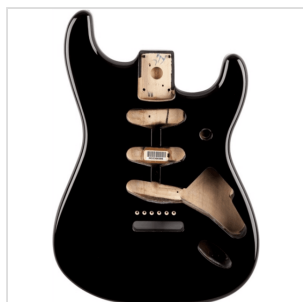

# CLASSIC SERIES 60'S STRATOCASTER® SSS ALDER BODY VINTAGE BRIDGE MOUNT, BLACK

Genuine Fender Stratocaster® guitar alder body routed for a traditional SSS pickup configuration and pre-drilled with six screw holes for vintage-style bridge with wide 2-7/32" mounting. Durable gloss-polyester finish. Crafted at Fender's Ensenada, Mexico, manufacturing facility.

# CLASSIC SERIES 60'S STRATOCASTER® SSS ALDER BODY VINTAGE BRIDGE MOUNT, BLACK

### KEY FEATURES

Alder body

Gloss polyester finish

SSS routing

Six-screw vintage-style synchronized tremolo bridge mount (2-7/32"wide)

Four-bolt neck pocket mount

Black