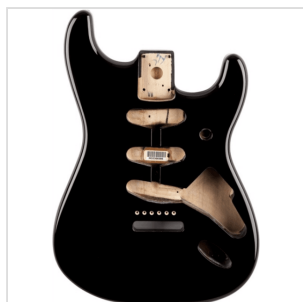

0998003706

CLASSIC SERIES 60'S STRATOCASTER® SSS ALDER BODY VINTAGE BRIDGE MOUNT, BLACK

Genuine Fender Stratocaster® guitar alder body routed for a traditional SSS pickup configuration and pre-drilled with six screw holes for vintage-style bridge with wide 2-7/32" mounting. Durable gloss-polyester finish. Crafted at Fender's Ensenada, Mexico, manufacturing facility.

0998003706

CLASSIC SERIES 60'S STRATOCASTER® SSS ALDER BODY VINTAGE BRIDGE MOUNT, BLACK

PRODUCT DETAILS

KEY FEATURES

Alder body

Gloss polyester finish

SSS routing

Six-screw vintage-style synchronized tremolo bridge mount (2-7/32"wide)

Four-bolt neck pocket mount

Black