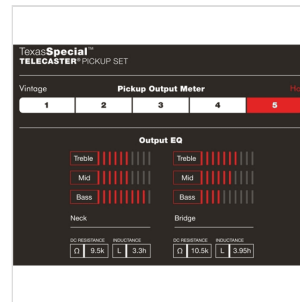

0992121000

CUSTOM SHOP TEXAS SPECIAL™ TELE PICKUPS, (2)

As Heard on

Fender American Special Telecaster® guitars

Fender Custom Shop Texas Special Tele pickups are built to produce blistering hot output, along with noticeable presence and midrange. The nickel/silver cover on the neck pickup helps produce clear, warm Tele tone in true Texas fashion.