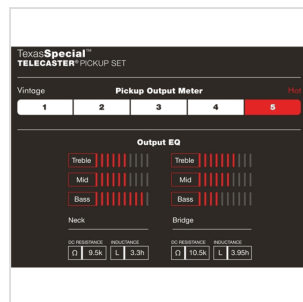

0992121000

CUSTOM SHOP TEXAS SPECIAL™ TELE PICKUPS, (2)

As Heard on

Fender American Special Telecaster® guitars

Fender Custom Shop Texas Special Tele pickups are built to produce blistering hot output, along with noticeable presence and midrange. The nickel/silver cover on the neck pickup helps produce clear, warm Tele tone in true Texas fashion.