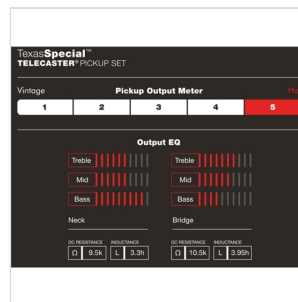

0992121000

CUSTOM SHOP TEXAS SPECIAL™ TELE PICKUPS, (2)

As Heard on

Fender American Special Telecaster® guitars

Fender Custom Shop Texas Special Tele pickups are built to produce blistering hot output, along with noticeable presence and midrange. The nickel/silver cover on the neck pickup helps produce clear, warm Tele tone in true Texas fashion.