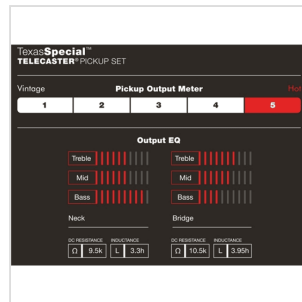

0992121000

CUSTOM SHOP TEXAS SPECIAL™ TELE PICKUPS, (2)

As Heard on

Fender American Special Telecaster® guitars

Fender Custom Shop Texas Special Tele pickups are built to produce blistering hot output, along with noticeable presence and midrange. The nickel/silver cover on the neck pickup helps produce clear, warm Tele tone in true Texas fashion.