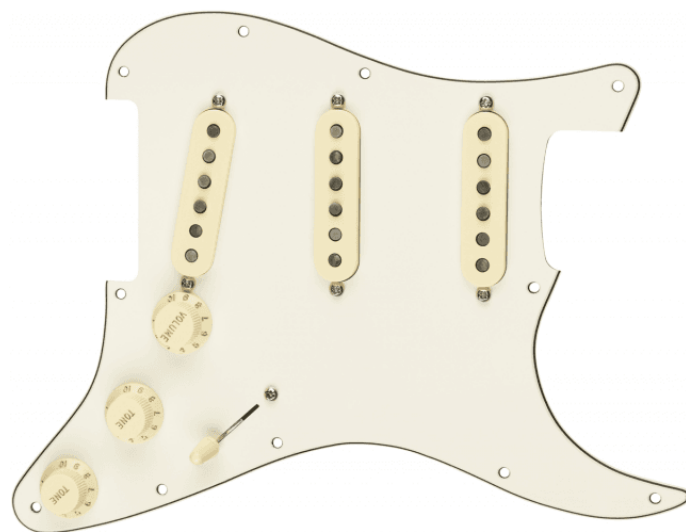

0992341509

PRE-WIRED STRAT PICKGUARD, CUSTOM SHOP CUSTOM '69 SSS, PARCHMENT 11 HOLE PG

Customize your tone with the Pre-Wired Stratocaster pickguards. Made with premium components in the same factory as our iconic guitars, this drop-in pickguard is easy to install. Simply remove your old guard, solder the output jack and ground wires, screw in the new guard and you're ready to rock with pure Fender sound.

0992341509

PRE-WIRED STRAT PICKGUARD, CUSTOM SHOP CUSTOM '69 SSS, PARCHMENT 11 HOLE PG

PRODUCT DETAILS

KEY FEATURES

Custom Shop Custom '69 Pickups

Enamel-coated magnet wire for warm vintage-style tones

Staggered pole pieces for balanced output

Alnico 5 magnets for focus and enhanced dynamics

Period-correct cloth wire and fiber bobbin

Fiber

Custom '69 Single-Coil Strat®

Parchment

SSS