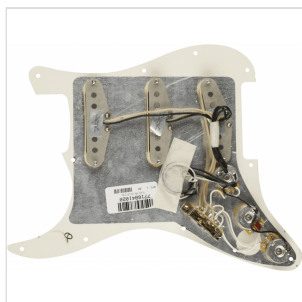

0992341509

PRE-WIRED STRAT PICKGUARD, CUSTOM SHOP CUSTOM '69 SSS, PARCHMENT 11 HOLE PG

Customize your tone with the Pre-Wired Stratocaster pickguards. Made with premium components in the same factory as our iconic guitars, this drop-in pickguard is easy to install. Simply remove your old guard, solder the output jack and ground wires, screw in the new guard and you're ready to rock with pure Fender sound.

0992341509

PRE-WIRED STRAT PICKGUARD, CUSTOM SHOP CUSTOM '69 SSS, PARCHMENT 11 HOLE PG

PRODUCT DETAILS

KEY FEATURES

Custom Shop Custom '69 Pickups

Enamel-coated magnet wire for warm vintage-style tones

Staggered pole pieces for balanced output

Alnico 5 magnets for focus and enhanced dynamics

Period-correct cloth wire and fiber bobbin

Fiber

Custom '69 Single-Coil Strat®

Parchment

SSS