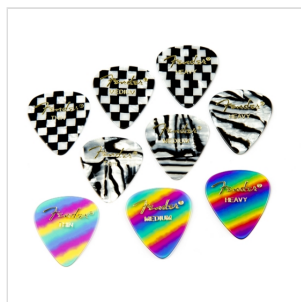

1980351302

351 SHAPE CHECKER MEDIUM 12-PACK

Express your unique fashion and style while experiencing the classic feel of Fender no matter what guitar or bass you play. Fender picks provide comfort and high-performance flexibility for every performer, with a variety of thicknesses to suit any player's style and preferences. Choose from the skate punk styling of the Checkerboard, the black and white stripes of the Zebra or the colorful arrays of the Rainbow

Celluloid is a premium pick material and is the cornerstone of the Fender picks collection. Celluloid picks have traditional playing feel and a warm, round musical tone. The traditional 351 shapes—our most popular pick design—is the perfect accessory for players of all styles and techniques. Available in various thicknesses.

1980351302

351 SHAPE CHECKER MEDIUM 12-PACK

PRODUCT DETAILS

KEY FEATURES

12-pack of guitar picks

Available in Rainbow, Checker and Zebra patterns

Traditional pick shape

Color: Checker

Thickness: .71mm