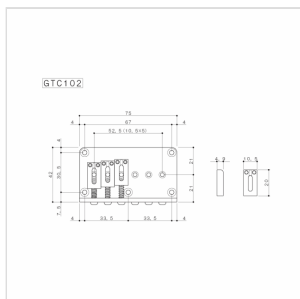

GTC102-GG FIXED BRIDGE FOR ELECTRICAL GUITAR (GOLD)

Traditional fixed bridge ideal as a quality replacement: Vintage style titanium saddles ensure a high precision, tuning stability and durability. Steel saddle. Accessories for mounting and operation.

GTC102-GG

FIXED BRIDGE FOR ELECTRICAL GUITAR (GOLD)

PRODUCT DETAILS

KEY FEATURES

Fixed Bridge

Steel saddle

Accessories for mounting and operation

SPECIFICATIONS

Finitura

Dorato

String Space

10,5 mm