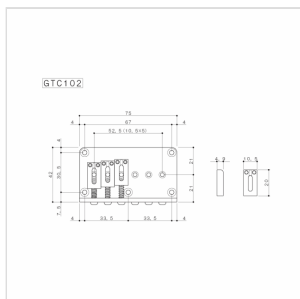

GTC102-GG FIXED BRIDGE FOR ELECTRICAL GUITAR (GOLD)

Traditional fixed bridge ideal as a quality replacement: Vintage style titanium saddles ensure a high precision, tuning stability and durability. Steel saddle. Accessories for mounting and operation.

GTC102-GG FIXED BRIDGE FOR ELECTRICAL GUITAR (GOLD)

PRODUCT DETAILS

KEY FEATURES

Fixed Bridge

Steel saddle

Accessories for mounting and operation

SPECIFICATIONS

Finitura

Dorato

String Space

10,5 mm