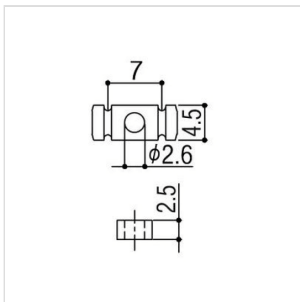

RG15CK

SET LOWERS STRINGS FOR ELECTRIC GUITAR (COSMO BLACK)

Set Lowers Strings for Strato "Modern" Electric Guitar Style.

Cylinder height 2.5 mm. Mounting screws included.

RG15CK

SET LOWERS STRINGS FOR ELECTRIC GUITAR (COSMO BLACK)

PRODUCT DETAILS

KEY FEATURES

For Strato "Modern" Electric Guitar Style

Mounting screws included

SPECIFICATIONS

Finishes

Cosmo Black

Cylinder height 2.5 mm