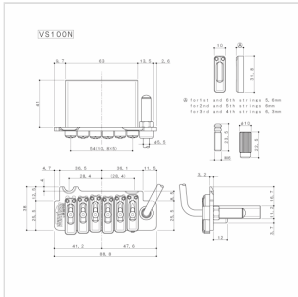

VS100N-HC

TREMOLO BRIDGE FOR ELECTRICAL GUITAR

Wilkinson By Gotoh tremolo bridge traditional design, great attention to detail and components. This bridge ensures high stability and intonation, ideal for guitarists who want to get the most from their instrument performance and security of intonation in every situation. Included accessories: lever, springs, anchor bolts.

VS100N-HC

TREMOLO BRIDGE FOR ELECTRICAL GUITAR

PRODUCT DETAILS

KEY FEATURES

Steel Saddles

Included accessories: lever, springs, anchor bolts

Mechanics available with the same finish

SPECIFICATIONS

Finishes

Satin Chrome

String Space

10.8 mm

Stud lock-Pat