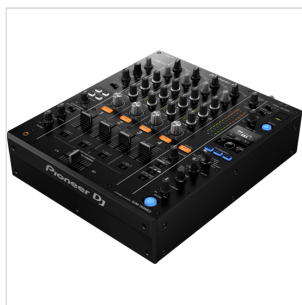

DJM-750MK2 4-CHANNEL MIXER WITH CLUB DNA

Take the step to the DJ booth seamlessly with the DJM-750MK2, a 4-channel mixer which inherits key features and design elements from the DJM-900NXS2, creating a club-style setup when combined with our professional CDJ or XDJ multi players. You can perform seamless mixes on the DJM-750MK2 thanks to the smooth curves on the EQs and channel faders. The Magvel crossfader, inherited from the DJM-900NXS2, gives a precise response and assured feel during even the most complicated scratch techniques.

DJM-750MK2

4-CHANNEL MIXER WITH CLUB DNA

PRODUCT DETAILS

KEY FEATURES

Professional layout

Pro FX with detailed control

Independent send/return

Professional sound quality

Smooth EQs & faders

Rekordbox DJ bundled

Rekordbox DVS bundled

Two headphone outputs

Flexible connectivity

Independent mic section

Included accessories: Power cord, USB cable, Operating instruction, license keys

4-CHANNEL MIXER WITH CLUB DNA

Eq/Iso 3 band

Eq/Iso range Built-in, switchable 3-band equalizer -26dB ~ + 6dB/ 3 band isolator -8 ~ +6 dB

Channels 4

15 effects with adjustable parameters

Crossfader type Magvel with 3 assignable fader curves