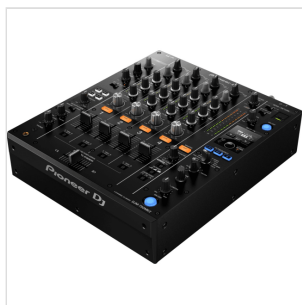

DJM-750MK2

4-CHANNEL MIXER WITH CLUB DNA

Take the step to the DJ booth seamlessly with the DJM-750MK2, a 4-channel mixer which inherits key features and design elements from the DJM-900NXS2, creating a club-style setup when combined with our professional CDJ or XDJ multi players. You can perform seamless mixes on the DJM-750MK2 thanks to the smooth curves on the EQs and channel faders. The Magvel crossfader, inherited from the DJM-900NXS2, gives a precise response and assured feel during even the most complicated scratch techniques.

DJM-750MK2

4-CHANNEL MIXER WITH CLUB DNA

PRODUCT DETAILS

KEY FEATURES

Professional layout

Pro FX with detailed control

Independent send/return

Professional sound quality

Smooth EQs & faders

Rekordbox DJ bundled

Rekordbox DVS bundled

Two headphone outputs

Flexible connectivity

Independent mic section

Included accessories: Power cord, USB cable, Operating instruction, license keys

4-CHANNEL MIXER WITH CLUB DNA

Eq/Iso 3 band

Eq/Iso range Built-in, switchable 3-band equalizer -26dB ~ + 6dB/ 3 band isolator -8 ~ +6 dB

Channels 4

15 effects with adjustable parameters

Crossfader type Magvel with 3 assignable fader curves