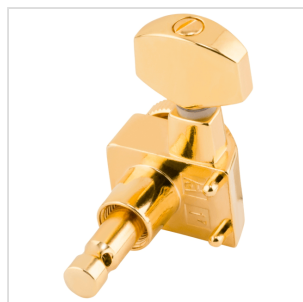

# LOCKING STRATOCASTER®/TELECASTER® STAGGERED TUNING MACHINES (GOLD) 6-PACK

Set of six locking tuners designed to fit most modern-style Fender electric guitars with dual-pin mounting configuration. Tall post tuners are used for the wound strings and shorter post tuners are used for the plain strings. Staggered tuners increase the break angle over the nut and improve tuning stability.

# LOCKING STRATOCASTER®/TELECASTER® STAGGERED TUNING MACHINES (GOLD) 6-PACK

### KEY FEATURES

Set of six tuning machines (3 long post and 3 short post)

Gear ratio 18:1

Dual guide pin mounting

Bushings and washers included

Used on American Deluxe and American Elite Series guitars

Mounting hardware included

Color: Gold

Orientation: Right-Hand

Style: Modern

Tuner Mounting Config: 2-guide pin mount, 18:1 gear ratio