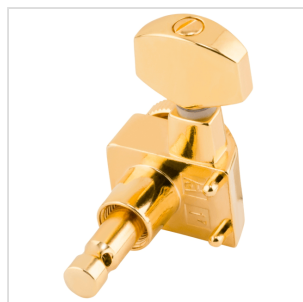

0990818200

LOCKING STRATOCASTER®/TELECASTER® STAGGERED TUNING MACHINES (GOLD) 6-PACK

Set of six locking tuners designed to fit most modern-style Fender electric guitars with dual-pin mounting configuration. Tall post tuners are used for the wound strings and shorter post tuners are used for the plain strings. Staggered tuners increase the break angle over the nut and improve tuning stability.

0990818200

LOCKING STRATOCASTER®/TELECASTER® STAGGERED TUNING MACHINES (GOLD) 6-PACK

PRODUCT DETAILS

KEY FEATURES

Set of six tuning machines (3 long post and 3 short post)

Gear ratio 18:1

Dual guide pin mounting

Bushings and washers included

Used on American Deluxe and American Elite Series guitars

Mounting hardware included

Color: Gold

Orientation: Right-Hand

Style: Modern

Tuner Mounting Config: 2-guide pin mount, 18:1 gear ratio