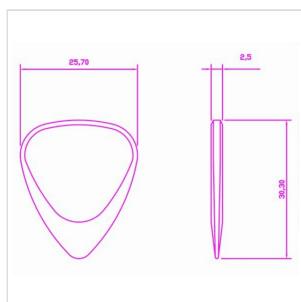

TMT-ALW-4

ALMOND WOOD PICKS - PACK OF 4

Almond Wood has beautiful golden and brown shimmery patterns running through it. They are CNC Milled from the very best quality timber then hand sanded and hand polished to give them their amazing shine and smoothness. Timber Tones unique shape is roughly based upon the classic 351 design, however they are 2.4mm thick where you hold them, chamfering down to 0.7mm at the playing tip. Almond Wood is a medium soft timber which will add a good level of warmth to the tone of most Acoustic Guitars.