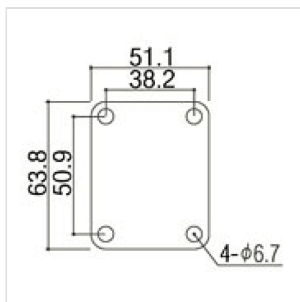

# ELECTRIC GUITAR CHROME FINISHING METAL NECK PLATE

---

Neck Plate by GOTOH to be used for jointing guitar neck to body.

NBS-3C