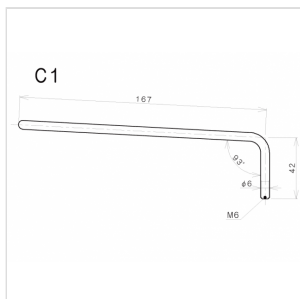

C1CK 6 MM TREMOLO LEVER FOR ELECTRIC GUITAR (COSMO BLACK)

Screw lever in Cosmo Black finishes, without cap and a diameter of 6 mm. Suitable for all Gotoh tremolo bridges.

C1CK
**6 MM TREMOLO LEVER FOR ELECTRIC GUITAR (COSMO
BLACK)**

PRODUCT DETAILS

KEY FEATURES

Finishes: Cosmo Black

Screw

Without Cap

SPECIFICATIONS

Diameter

6 mm