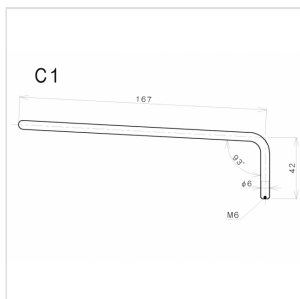

# C1CK 6 MM TREMOLO LEVER FOR ELECTRIC GUITAR (COSMO BLACK)

---

Screw lever in Cosmo Black finishes, without cap and a diameter of 6 mm. Suitable for all Gotoh tremolo bridges.

C1CK  
**6 MM TREMOLO LEVER FOR ELECTRIC GUITAR (COSMO  
BLACK)**

---

**PRODUCT DETAILS**

---

**KEY FEATURES**

Finishes: Cosmo Black

Screw

Without Cap

**SPECIFICATIONS**

<b>Diameter</b>	6 mm
-----------------	------