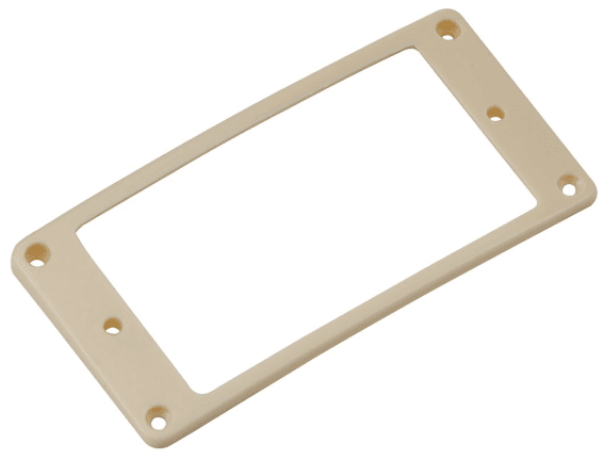

HPR-S-CR

CURVED LOW HUMBUCKER FRAME (CREAM)

SOUNDATION parts is the official replacement parts program for any SOUNDSATION musical instrument and beyond. You can find guitar or bass replacement parts made in Japan for repairing or restore of most famous vintage and modern guitars.

PRODUCT DETAILS

KEY FEATURES

Curved

Position: Bridge

Finish: Cream