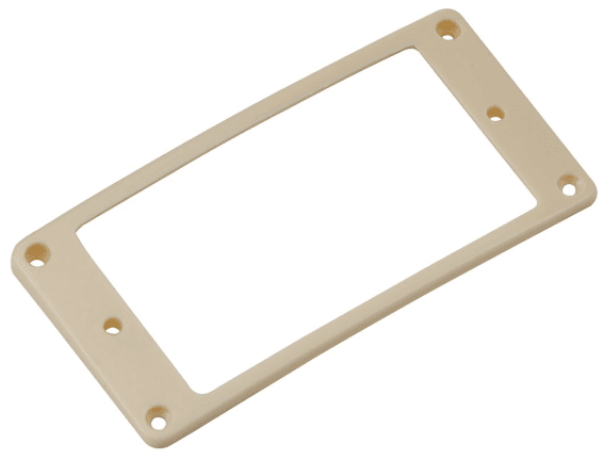

HPR-S-CR

# CURVED LOW HUMBUCKER FRAME (CREAM)

SOUNDATION parts is the official replacement parts program for any SOUNDSATION musical instrument and beyond. You can find guitar or bass replacement parts made in Japan for repairing or restore of most famous vintage and modern guitars.

### KEY FEATURES

Curved

Position: Bridge

Finish: Cream