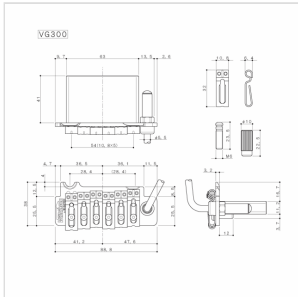

VG300C

TREMOLO BRIDGE FOR ELECTRIC GUITAR

Wilkinson by Gotoh Tremolo Bridge for Electric Guitar.

Complete with arm, springs, spring-holder, Wrench, screws and pivot.

VG300C

TREMOLO BRIDGE FOR ELECTRIC GUITAR

PRODUCT DETAILS

KEY FEATURES

For electric guitar

Adjustable Height Vintage Steel Saddles

Includes: Arm, Spring, Spring-holder, Wrench, Stud-bolt or Screw

Lower Base made in hardened steel

SPECIFICATIONS

Finishes

Chrome

String Space

10.8 mm

Stud lock-Pat