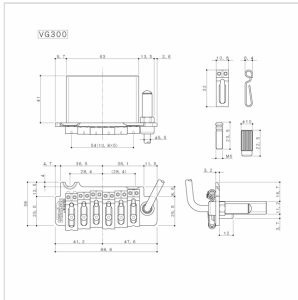

VG300C

TREMOLO BRIDGE FOR ELECTRIC GUITAR

Wilkinson by Gotoh Tremolo Bridge for Electric Guitar.

Complete with arm, springs, spring-holder, Wrench, screws and pivot.

VG300C

TREMOLO BRIDGE FOR ELECTRIC GUITAR

PRODUCT DETAILS

KEY FEATURES

For electric guitar

Adjustable Height Vintage Steel Saddles

Includes: Arm, Spring, Spring-holder, Wrench, Stud-bolt or Screw

Lower Base made in hardened steel

SPECIFICATIONS

Finishes

Chrome

String Space

10.8 mm

Stud lock-Pat