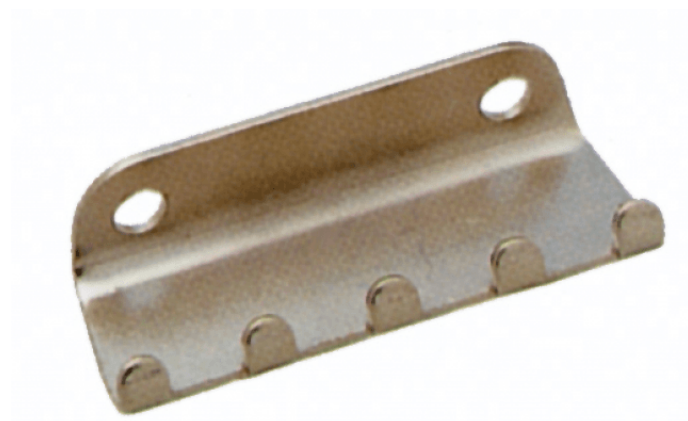

SH-44

SH-44 CLAW FOR SPRING TREMOLO BRIDGE

This chrome-plated steel "claw" attaches up to five tremolo tension springs to the guitar body. Mounts in the tremolo cavity, opposite from the tremolo block. Screws not supplied

PRODUCT DETAILS

KEY FEATURES

material: Steel

Spring attachment points: 5