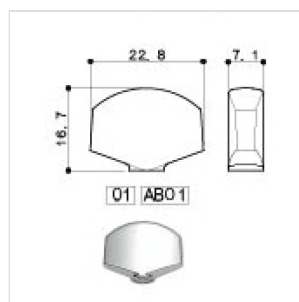

SG381MG-01L3R3

ELECTRIC AND ACOUSTIC GUITAR MACHINE HEADS, L3 + R3, MAGNUM LOCK SEREIS, GOLD

Gotoh Machine Heads has an excellent value for money. Ideal for acoustic and electric guitar. Characterized by the automatic locking system of the strings, Magnum Lock