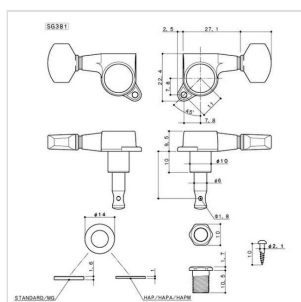

SG381MG-01L3R3

ELECTRIC AND ACOUSTIC GUITAR MACHINE HEADS, L3 + R3, MAGNUM LOCK SEREIS, GOLD

Gotoh Machine Heads has an excellent value for money. Ideal for acoustic and electric guitar. Characterized by the automatic locking system of the strings, Magnum Lock