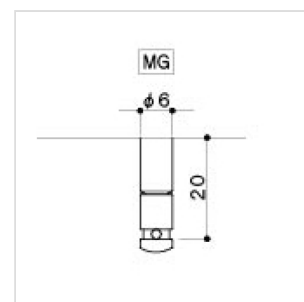

SG381MG-01L3R3

ELECTRIC AND ACOUSTIC GUITAR MACHINE HEADS, L3 + R3, MAGNUM LOCK SEREIS, GOLD

Gotoh Machine Heads has an excellent value for money. Ideal for acoustic and electric guitar. Characterized by the automatic locking system of the strings, Magnum Lock