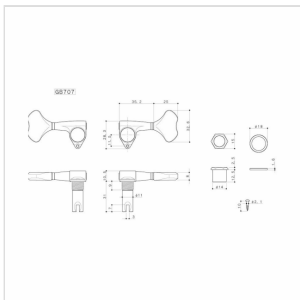

GB707-C-L4

# ELECTRIC BASS MACHINE HEADS SET, L4, CHROME

Electric Bass Machine Heads Set, L4

GB707-C-L4

### SPECIFICATIONS

Finishes	Chrome
Installation	L4
Gear ratio	1:20