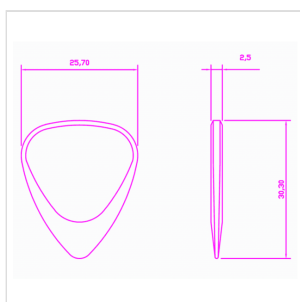

ZDT-CP-4

ZODIAC TONES "CAPRICORNUS" 4 GUITAR PICKS

Zodiac Tones are based upon the Classic 351 shape. They are CNC Milled to tight tolerances and are 2.5mm thick chamfering down to a playing tip at 0.7mm thick. Born under the same sign as Elvis Presley.