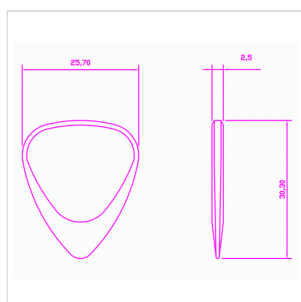

ZDT-CP-4

ZODIAC TONES "CAPRICORNUS" 4 GUITAR PICKS

Zodiac Tones are based upon the Classic 351 shape. They are CNC Milled to tight tolerances and are 2.5mm thick chamfering down to a playing tip at 0.7mm thick. Born under the same sign as Elvis Presley.