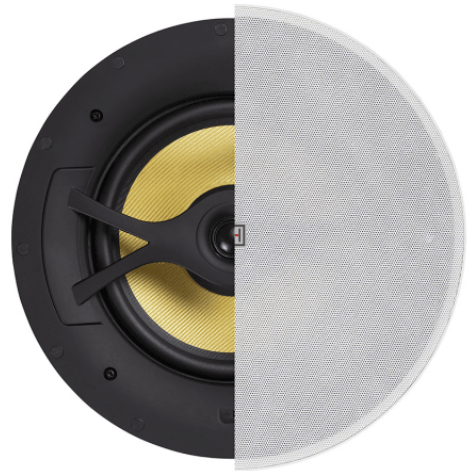

# 8" 2-WAY HI-FI LOW-IMPEDANCE COAXIAL IN-WALL/IN-CEILING SPEAKER

ONDA in-wall speaker series is born to satisfy all those indoor installations where sound pressure and quality higher than normal 70/100V systems are requested.

The ONDA speakers are all low-impedance (8ohm), coaxial, with Kevlar woofers, silk-dome tweeters, precision crossovers; essentially true 2-way speakers for professional applications, but ceiling/wall mount.

The look of the front panel is minimalist and captivating, and reminds recording studio monitor. The frame-less design, with black ABS frame and white magnetic grids, makes the ONDA speakers extremely discreet. Finally, the grids can be repainted to make them even less visible.

### KEY FEATURES

2-Way Hi-Fi Coaxial Low-Impedance Loudspeaker

Frame-less Design with Magnetic Grille

Quick-Fit Mounting System with 4 Screws

80W RMS Power

High Excursion Kevlar Woven Cone Woofers

8" (203mm) Woofer Diameter