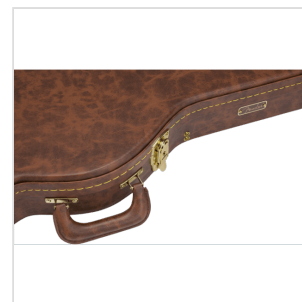

0996105322

STRATOCASTER®/TELECASTER® POODLE CASE, BROWN

Travel back in time with this modern interpretation of our iconic poodle case. Modeled after the case that came with the 1954 Stratocaster® guitars but with modern updates. Constructed with birch plywood and covered in a stunning distressed faux cowhide with gold hardware for classic appeal, this slim profile case can be stored in small spaces when storage space is a concern. A soft crushed acrylic plush interior lining ensures your guitar remains scratch and damage-free while a small accessory compartment offers room for spare strings, picks, tuners—or whatever small items you wish to carry with you—with lasting style and peace of mind.

0996105322

STRATOCASTER®/TELECASTER® POODLE CASE, BROWN

PRODUCT DETAILS

KEY FEATURES

Material: Wood

Color: Brown