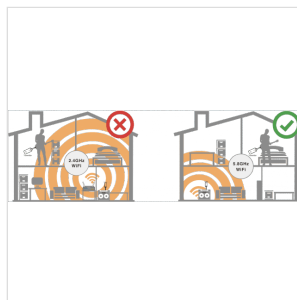

C-5RC 5.8GHZ WIRELESS SYSTEM FOR GUITAR/BASS

Enhanced by the latest NUX technology innovation and upgraded algorithm, C-5RC fits perfectly with all types of Electric Guitars, Acoustic-electric Guitars, Bass Guitars and Ukuleles, no matter with active or passive, piezo or magnetic pickups.

C-5RC Wireless delivers the signal on 5.8 GHz frequency range. That's a global interference-free broadcasting range you can use everywhere without a signal break.

C-5RC features remarkable 24-bit audio quality, simple 'plug in and play' operation, super-low latency (<5 ms) and a solid signal for distances up to 30 meters / 100 feet in adequate conditions. C-5RC also comes with a portable Power Case to keep the wireless units charged – ideal design for when you are on the road.

Crystal clear guitar tone and ultra low latency: you won't miss your cable.

SIMPLE PLUG'N PLAY AND SOLID SIGNAL UP TO 30 METERS

No need for setting anything: Auto matching system will do the job for you. And then you are in for up to 30 meters of freedom.