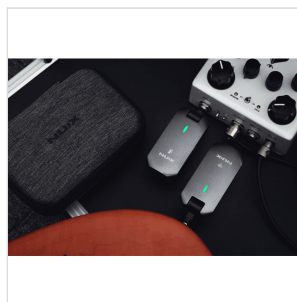

C-5RC 5.8GHZ WIRELESS SYSTEM FOR GUITAR/BASS

Enhanced by the latest NUX technology innovation and upgraded algorithm, C-5RC fits perfectly with all types of Electric Guitars, Acoustic-electric Guitars, Bass Guitars and Ukuleles, no matter with active or passive, piezo or magnetic pickups.

C-5RC Wireless delivers the signal on 5.8 GHz frequency range. That's a global interference-free broadcasting range you can use everywhere without a signal break.

C-5RC features remarkable 24-bit audio quality, simple 'plug in and play' operation, super-low latency (<5 ms) and a solid signal for distances up to 30 meters / 100 feet in adequate conditions. C-5RC also comes with a portable Power Case to keep the wireless units charged – ideal design for when you are on the road.

C-5RC

5.8GHZ WIRELESS SYSTEM FOR GUITAR/BASS

HIGHLIGHTS

LONG LASTING BATTERY + POWER CASE

You can play for up to 4 hours non-stop and take advantage of your Power Case for 15 hours of extra power.

5.8GHZ BAND: LESS CROWDY!

Crystal clear guitar tone and ultra low latency: you won't miss your cable.

SIMPLE PLUG'N PLAY AND SOLID SIGNAL UP TO 30 METERS

No need for setting anything: Auto matching system will do the job for you. And then you are in for up to 30 meters of freedom.