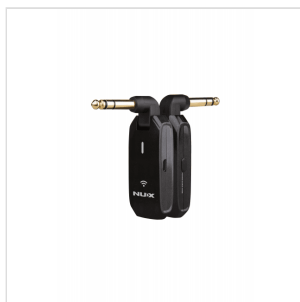

C-5RC 5.8GHZ WIRELESS SYSTEM FOR GUITAR/BASS

Enhanced by the latest NUX technology innovation and upgraded algorithm, C-5RC fits perfectly with all types of Electric Guitars, Acoustic-electric Guitars, Bass Guitars and Ukuleles, no matter with active or passive, piezo or magnetic pickups.

C-5RC Wireless delivers the signal on 5.8 GHz frequency range. That's a global interference-free broadcasting range you can use everywhere without a signal break.

C-5RC features remarkable 24-bit audio quality, simple 'plug in and play' operation, super-low latency (<5 ms) and a solid signal for distances up to 30 meters / 100 feet in adequate conditions. C-5RC also comes with a portable Power Case to keep the wireless units charged – ideal design for when you are on the road.

C-5RC

5.8GHZ WIRELESS SYSTEM FOR GUITAR/BASS

HIGHLIGHTS

LONG LASTING BATTERY + POWER CASE

You can play for up to 4 hours non-stop and take advantage of your Power Case for 15 hours of extra power.

5.8GHZ BAND: LESS CROWDY!

Crystal clear guitar tone and ultra low latency: you won't miss your cable.

SIMPLE PLUG'N PLAY AND SOLID SIGNAL UP TO 30 METERS

No need for setting anything: Auto matching system will do the job for you. And then you are in for up to 30 meters of freedom.