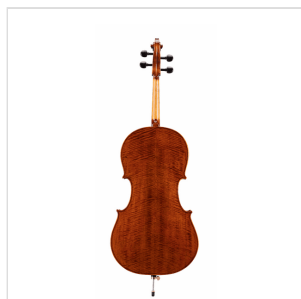

VPCE-SV34

ALL SOLID WOOD 3/4 CELLO WITH FLAMED MAPLE BACK AND SIDE

Wood is a key element to build high quality bowed instruments. Virtuoso Pro SV is an all solid wood cello with rich tone e defined attack. Flamed maple back and sides creates a stunning visual effect and provide a brighter tone enhancing medium and high frequencies. Hand rubbed spirit varnish, bring a classic and elegant look. Frame and peg tuners are in ebony wood. Coming with carrying bag and brazilwood bow, Virtuoso Pro SV is the perfect choice for the student looking for an instrument with great tone and appealing look.

VPCE-SV34

ALL SOLID WOOD 3/4 CELLO WITH FLAMED MAPLE BACK AND SIDE

PRODUCT DETAILS

KEY FEATURES

Solid spruce top

Solid flame maple back & side

Maple neck

Ebony fingerboard

Ebony peg tuners

Ebony nut

Hand rubbed spirit varnish

French Style design maple bridge

Diecast metal tailpiece with four fine tuners

Included brazil wood bow with octagonal stick and natural hair

Padded carrying bag with bow pocket and carrying straps