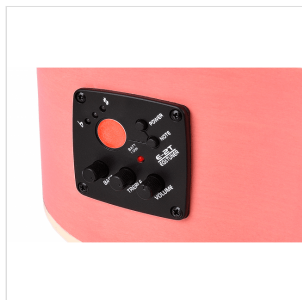

SAGUARO-HW-CE PK HAND WIPED CUTAWAY ACOUSTIC GUITAR W/PREAMP

Saguaro acoustic series gathers playability, quality craftsmanship and unique visual appeal using a special hand wiped finish. The E2-T preamp with built in tuner and balanced/unbalanced out delivers the flexibility you need for recording in studio and performing on stage.

SAGUARO-HW-CE PK HAND WIPED CUTAWAY ACOUSTIC GUITAR W/PREAMP

PRODUCT DETAILS

KEY FEATURES

Shape: mini jumbo cutaway

Top, back and sides: linden

Fretboard: eco-rosewood (CITES compliant)

Headstock with engraved logo

Total length: 101cm (40")

Width: 9.8cm

Diecast machine heads (chrome)

Preamp: E2-T w/tuner and balanced/unbalanced out

Hand wiped special finish, each guitar is unique

Color: hand wiped pink