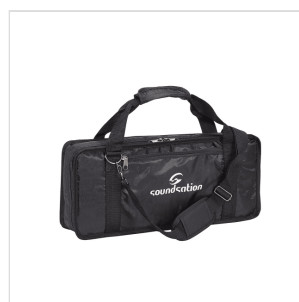

# MINI SIZE KEYBOARD 32 KEYS BUNDLE WITH BAG AND PSU

**JUKEY-32** is a compact keyboard with 32 mini-size keys designed especially for children who, in addition to having fun with this instrument, are starting to take their first steps in learning music.

This keyboard is equipped with some functions such as REC and PLAY normally found in larger keyboards. Thanks to the wide range of sounds, rhythms and songs that this keyboard offers, you can have fun spanning various musical genres.

The compactness and the possibility of battery operation make this keyboard an instrument geared to use at school.

This bundle comes **with carrying bag and power supplier** for ease of use and carrying in all situations.