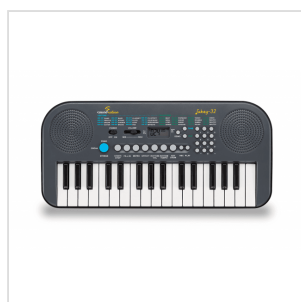

# MINI SIZE KEYBOARD 32 KEYS BUNDLE WITH BAG AND PSU

**JUKEY-32** is a compact keyboard with 32 mini-size keys designed especially for children who, in addition to having fun with this instrument, are starting to take their first steps in learning music.

This keyboard is equipped with some functions such as REC and PLAY normally found in larger keyboards. Thanks to the wide range of sounds, rhythms and songs that this keyboard offers, you can have fun spanning various musical genres.

The compactness and the possibility of battery operation make this keyboard an instrument geared to use at school.

This bundle comes **with carrying bag and power supplier** for ease of use and carrying in all situations.

### KEY FEATURES

Keyboard with 32 mini size keys

LCD Display

128 Tones

128 Rhythms

30 Demo Songs

Digital Selection for Tones, Rhythms and Demo Songs

Record and Playback functions available