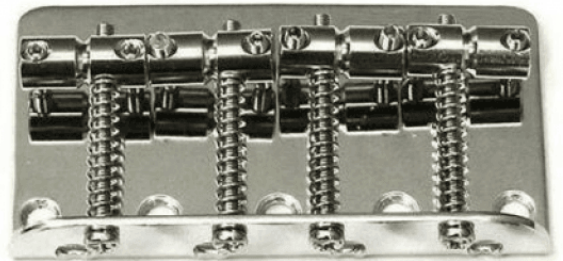

0040798049

STANDARD SERIES BASS BRIDGE ASSEMBLY CHROME

Standard Series Bass Bridge Assembly Chrome

PRODUCT DETAILS

KEY FEATURES

Color: Chrome