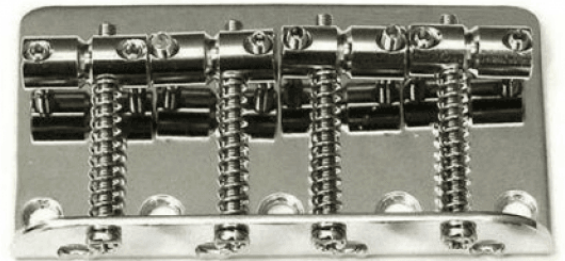

0040798049

STANDARD SERIES BASS BRIDGE ASSEMBLY CHROME

Standard Series Bass Bridge Assembly Chrome

PRODUCT DETAILS

KEY FEATURES

Color: Chrome