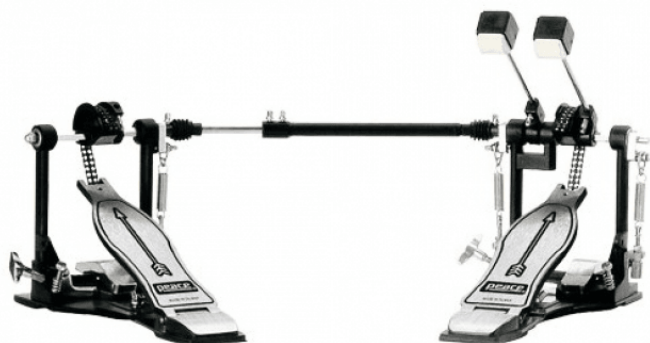

P-850DC

ARROW SERIES DOUBLE BASSDRUM PEDAL

ARROW series offer a wide range of single and double Bass pedals with different tech features but shared into the mission of this line: amazing quality/price! Single and double chain pedals are available as well as belt trasmission or the reverse version.

PRODUCT DETAILS

KEY FEATURES

Single side felt beaters

Double Chain trasmission system

"ARROW" Footboard design

POSITRACK™ plate positioning system

Side Key Bassdrum fixing system

2 Single pedals configuration is possible